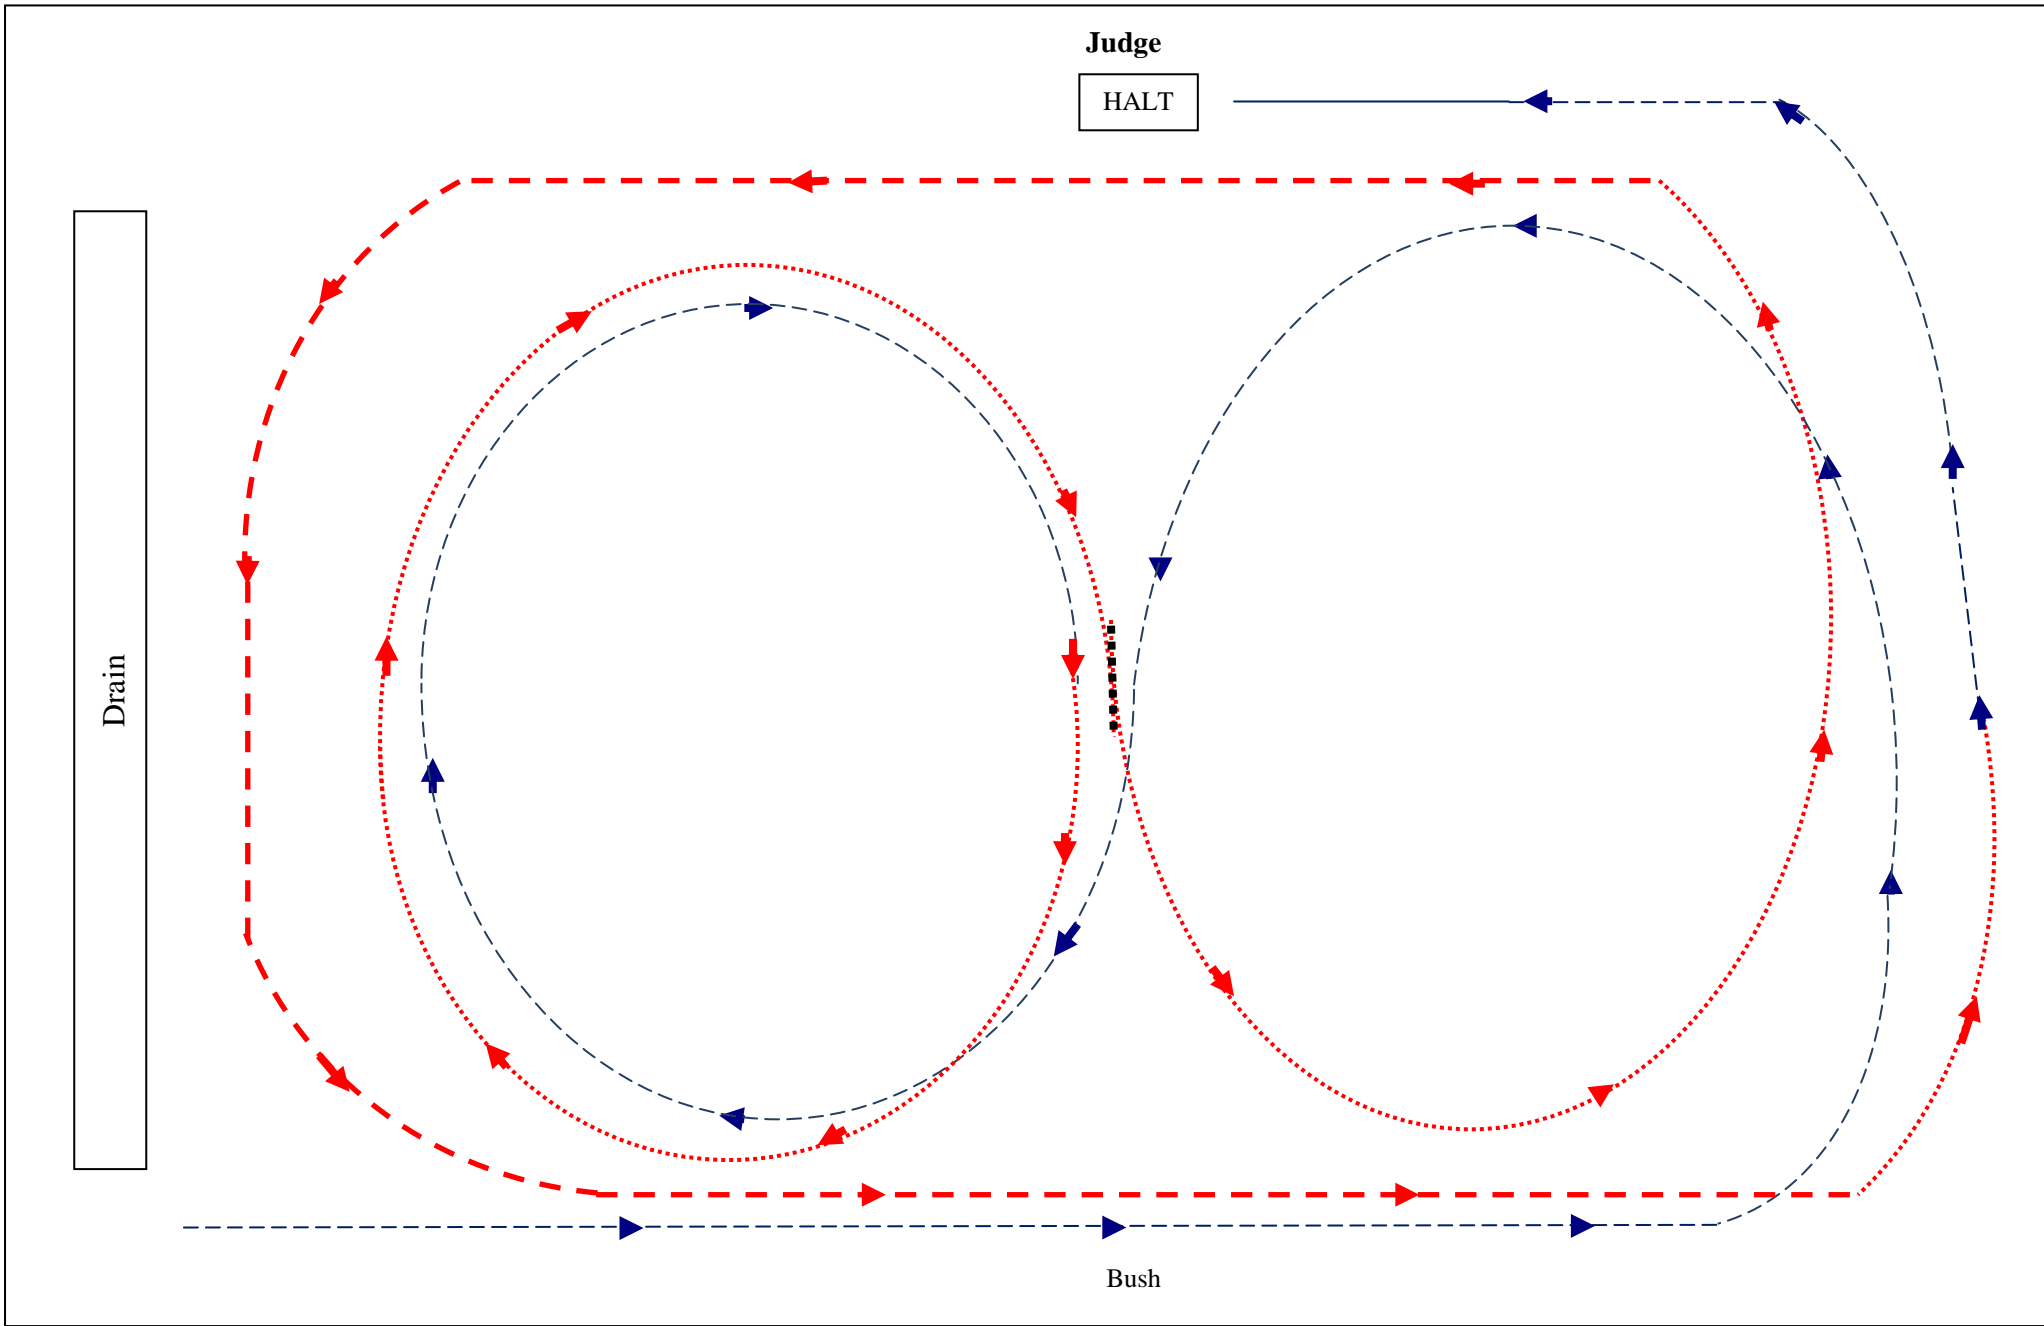

Show Horse Council WA Inc.
LILYDALE ROAD DEBUTANTE 2010
Newcomer Show Hunter Workout

Newcomer Show Hunter Workout – Bush Ring – Small and Large Ponies

- Enter arena at working trot along the top
- Trot a half circle left
- Trot a whole circle right
- Pick up canter right through the center
- Canter a whole circle right
- Simple change
- Canter half circle left
- Lengthen the canter into a gallop in front of judges and around the arena
- Back to working canter
- Back to the trot
- Back to the walk
- Halt in front of judge

- Exit the arena

Judge

HALT

Drain

Bush