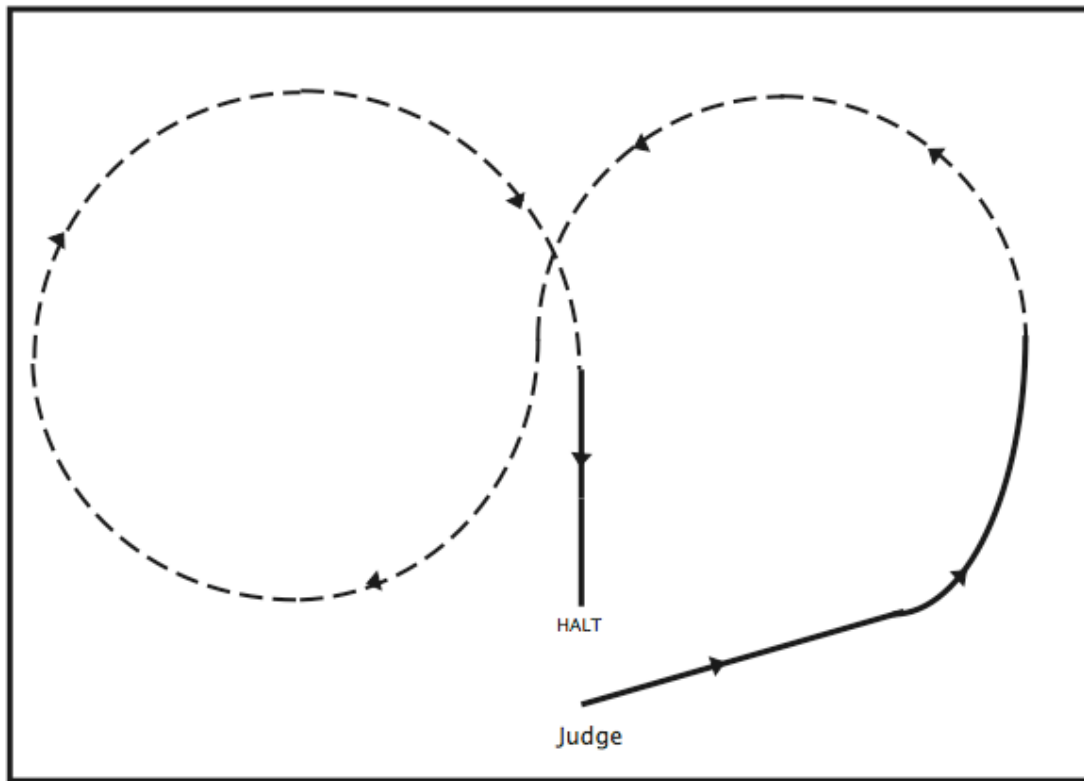

**SHC Horse of the Year 2009
Lead Rein Pony of the Year Workout**

Walk out left rein
Trot a half circle left
Trot a circle right
Back to the walk
Halt